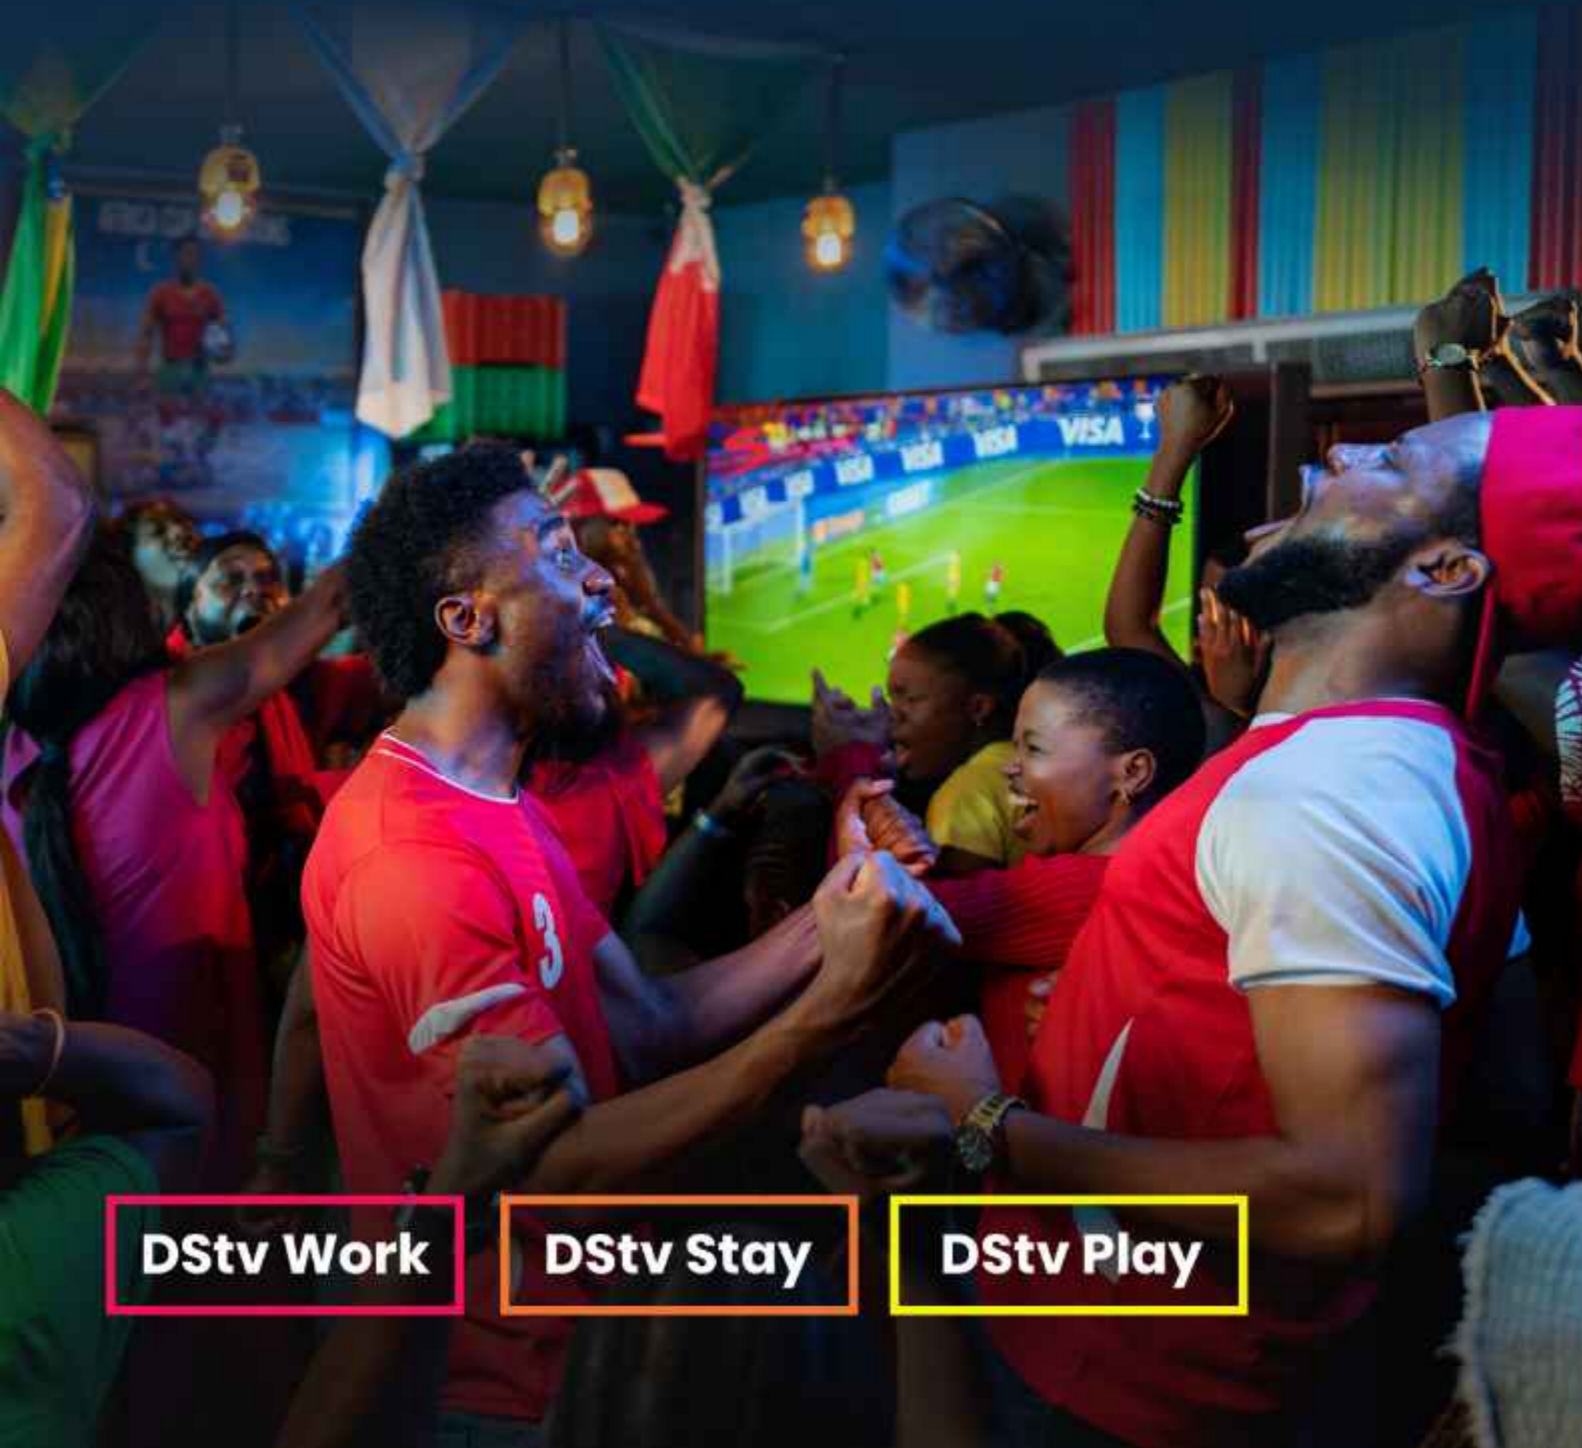

for business

Whether you're creating a productive workspace, a memorable stay, or a space people want to return to, DStv for Business is right there with you.

We partner with you to bring the right entertainment into your space, with tailored packages to match your audience and experience.

DStv Work

DStv Stay

DStv Play

The difference is

Entertainment that means business

Give your guests, patrons and staff a reason to stay, come back, and enjoy every moment - with tailored world-class **entertainment** from DStv.

Stay Basic	Stay Essential	Stay Ultra
50 + Channels	80 + Channels	95 + Channels
Billable Add on: CNN	Billable Add on: CNN	Add on: CNN

Mix business with viewing pleasure

Premium content that keeps guests, patrons, and staff engaged. Action-packed sports that bring crowds together.